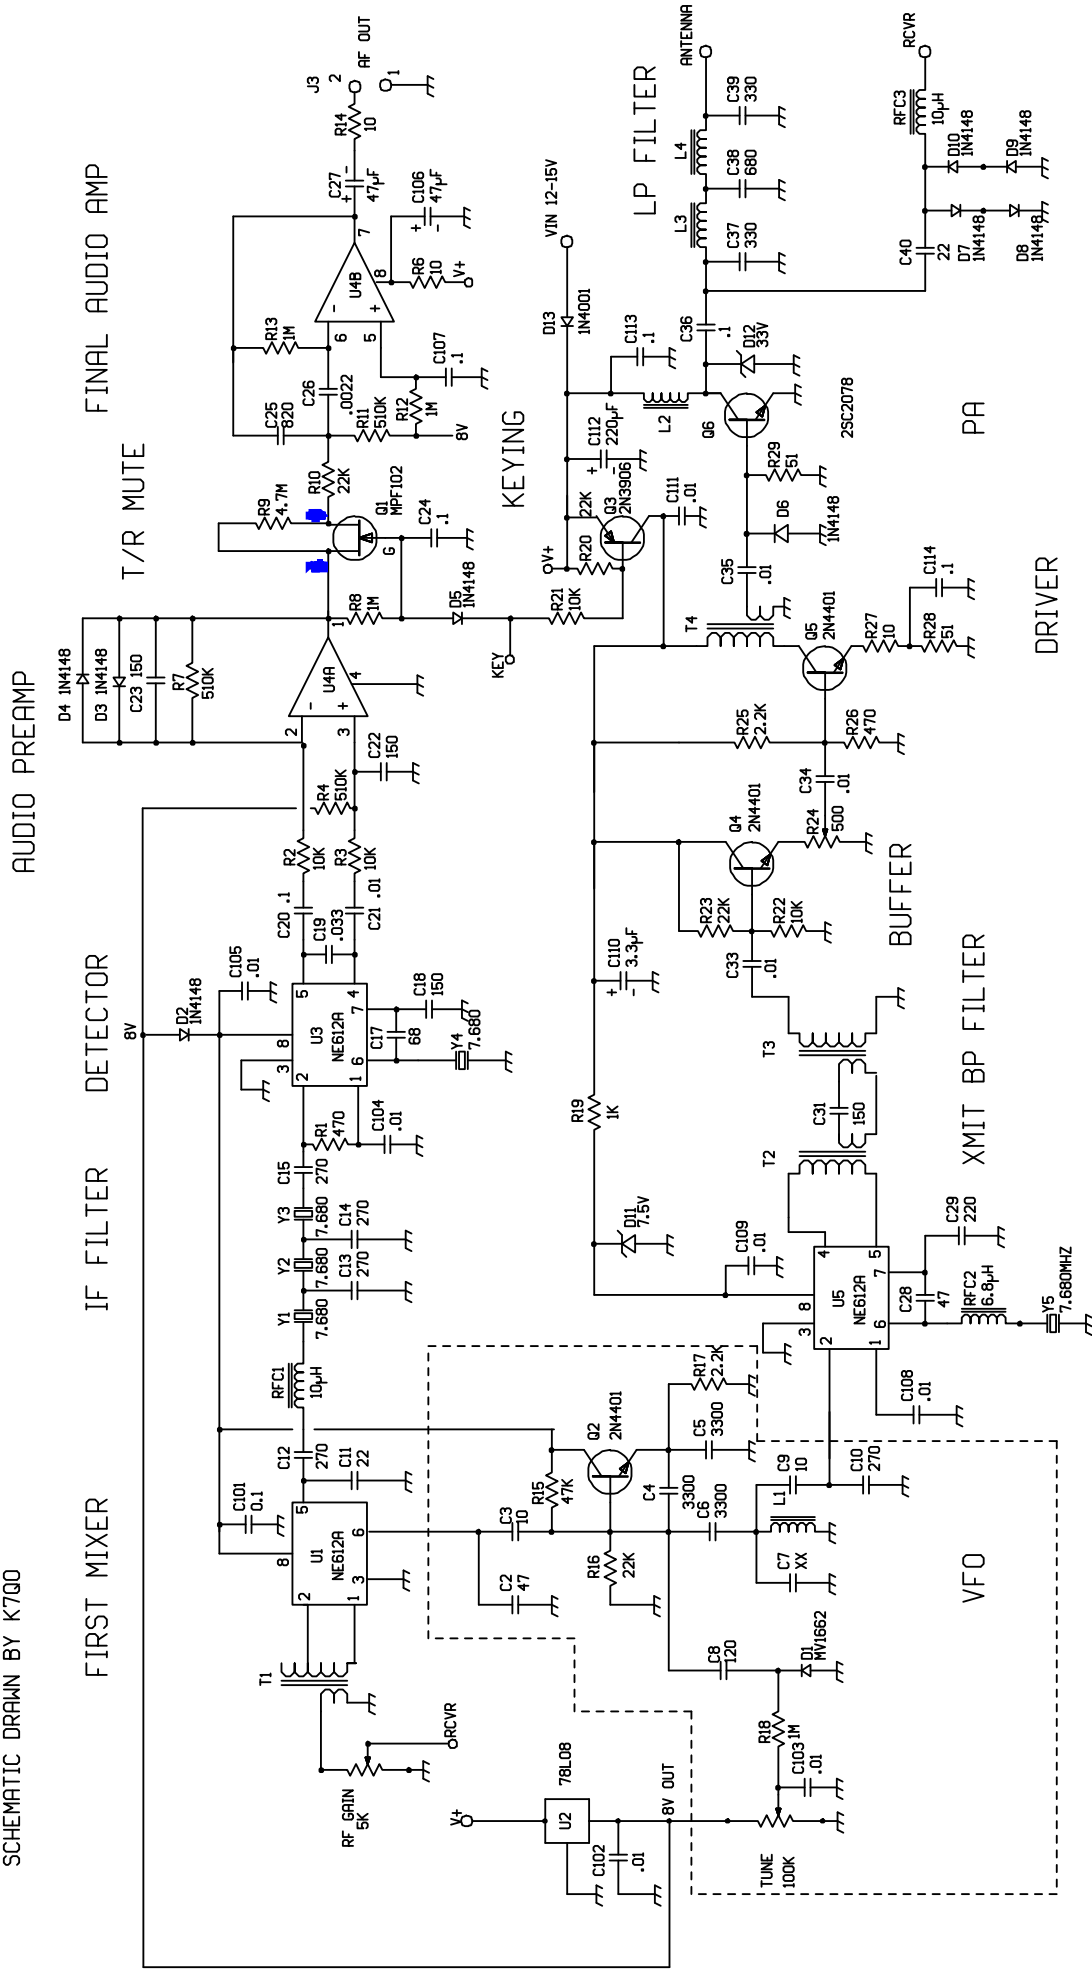

SMALL WONDER LABS SW-30+ TRANSCIVER --- COPYRIGHT BY DAVE BENSON, SMALL WONDER LABS

SCHEMATIC DRAWN BY K7QO

FIRST XMIT MIXER